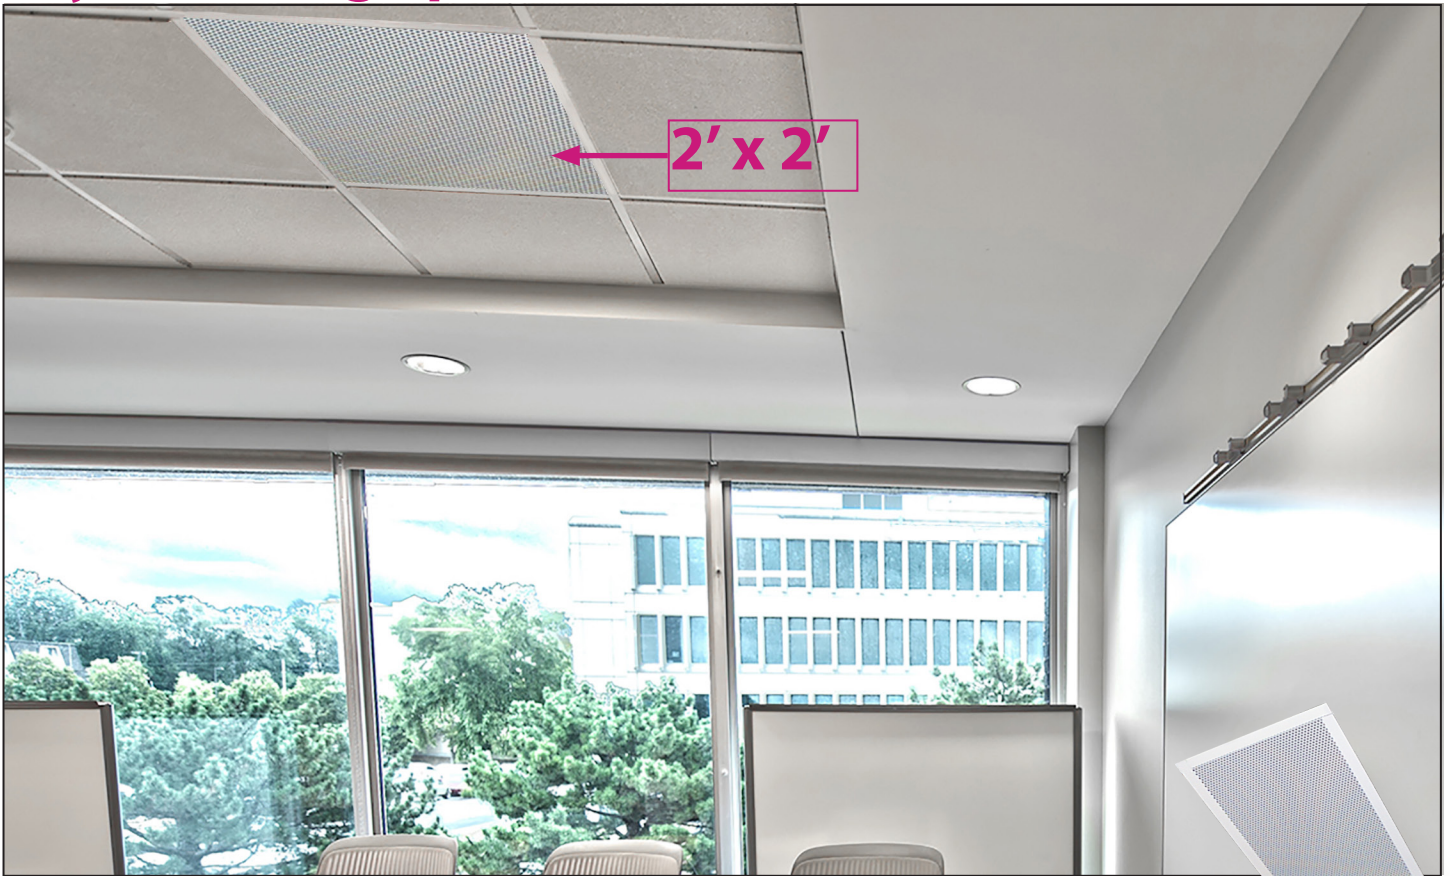

# Lay-in Ceiling Speakers

1' x 2'

Clarity's Lay-in ceiling speaker is fast and easy to install and provides superb sound quality and coverage. The pleasing architectural appearance blends well with any environment such as classrooms, training rooms, lecture halls, offices, retail stores and medical facilities. Its rugged, lightweight construction eliminates the need for support bars.